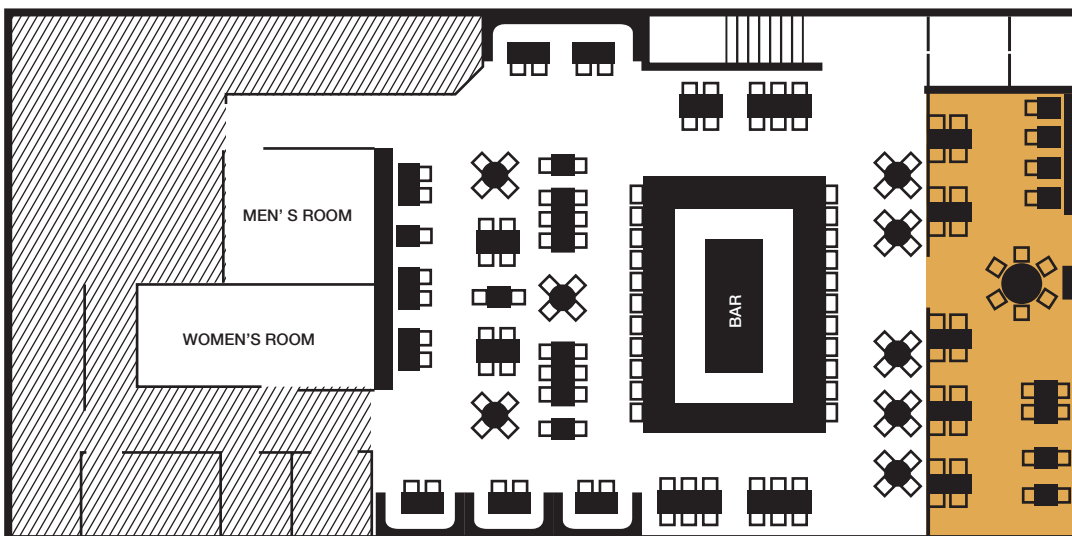

## STAGE RIGHT OR STAGE LEFT

### CAPACITY

20 people seated

25 for cocktail reception

**The Stage** is a slightly raised space in the front area of the main floor. It is partially separated from the room by glass half walls. Take advantage of the abundance of natural light during the day or the ample free space during the busy evening hours